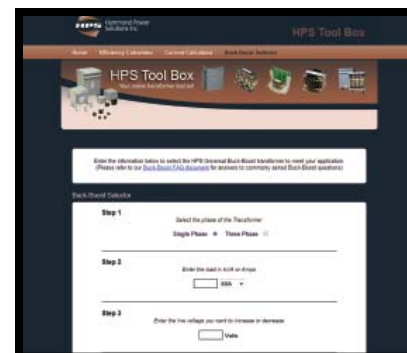

Simply go to:

www.hpstoolbox.com

Questions?

kwitzel@hammondpowersolutions.com
(519) 822-2441 ext. 559

or visit the HPS Website www.hammondpowersolutions.com
and click on the "Login" button on the top toolbar.