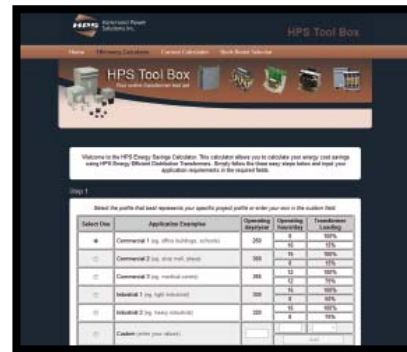

HPS Tool Box

Your online transformer tool set

Selecting a HPS Transformer is only a click away!

Choosing a HPS transformer is now easier than ever. Our unique online Transformer Tool Box has many different tools to assist you in your selection:

Efficiency Calculator

Calculate the energy consumption (kWh), energy costs, and energy dollar savings using HPS Energy Efficient Distribution Transformers within a selected application profile.

Current Calculator